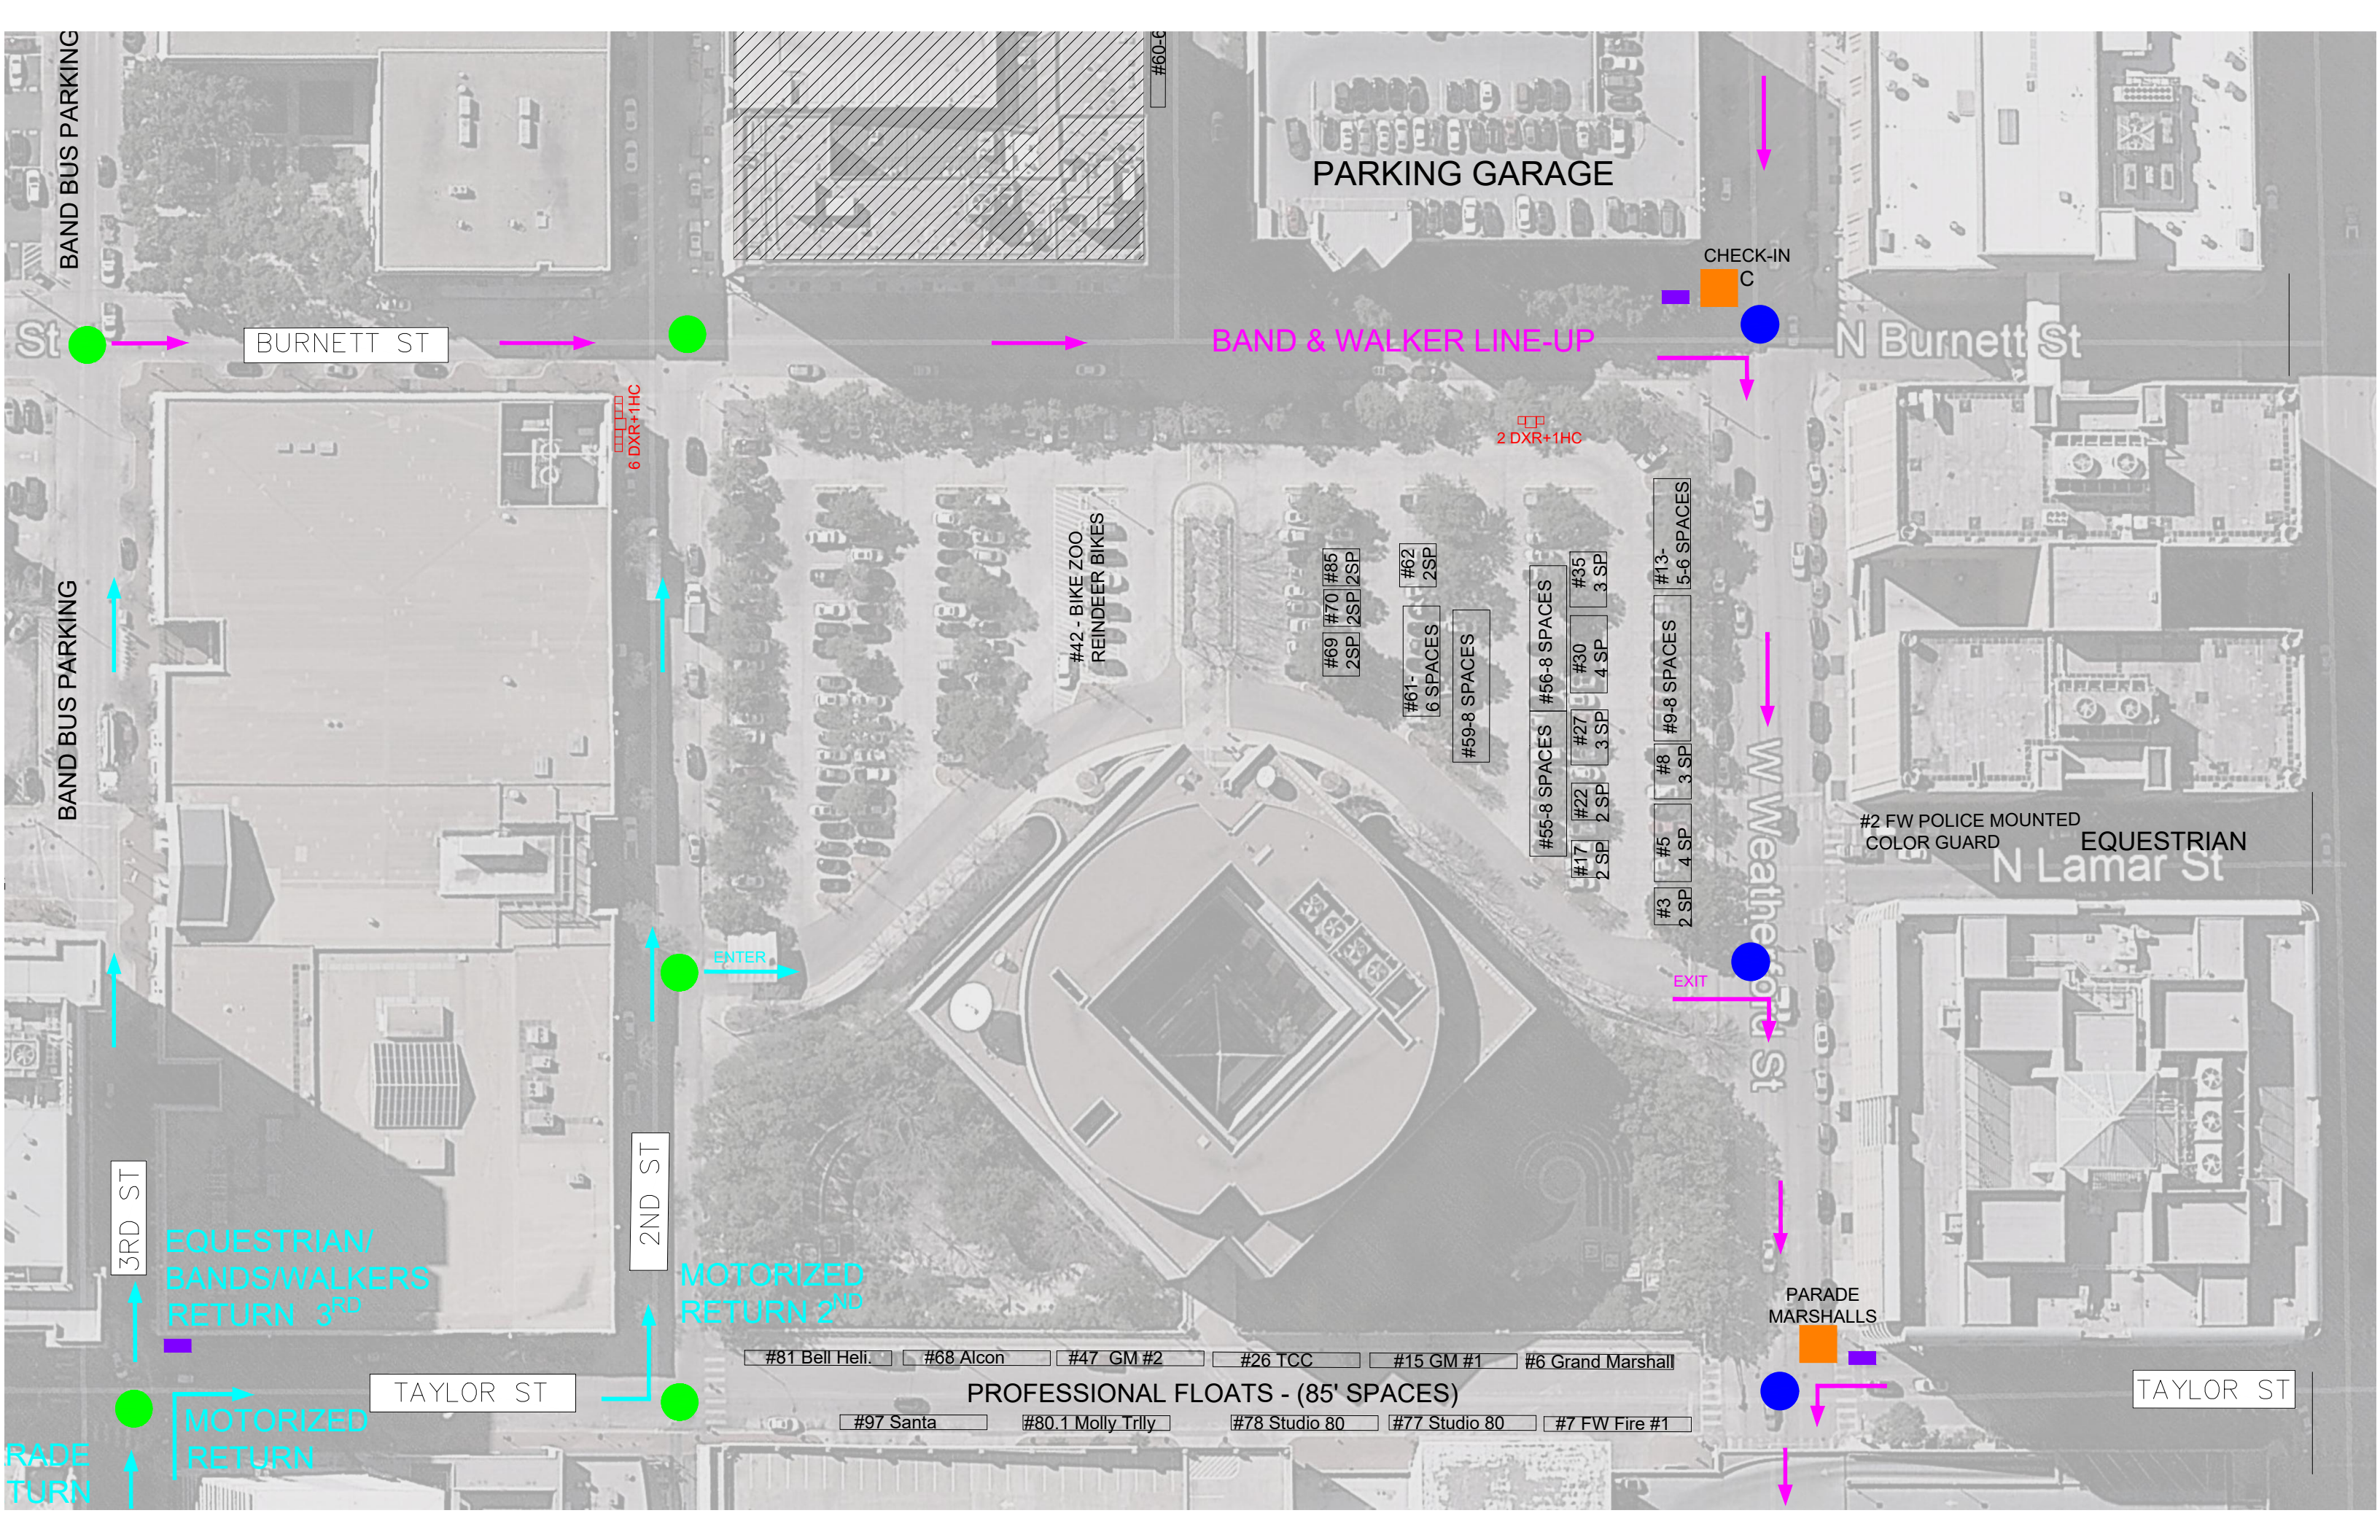

N Henderson St

LOT H  
 FLOAT DE-STAGING AREA

LOT G  
 EQUESTRIAN

LOT F  
 EQUESTRIAN  
 #40 BETSY PRICE  
 #50 CARY MOON

PARADE HQ

FUMC  
 PARKING ONLY  
 NO STAGING

FUMC  
 PARKING ONLY  
 NO STAGING

FUMC  
 STAFF PARKING ONLY

LOT K-BANDS

LOT E-FLOATS

LOT C  
 EQUESTRIAN  
 #54 GYPSY SOUL OF TEXAS

LOT B  
 BALLOONS  
 #25 Kung Fu Panda  
 #79 Big Bird

PARKING GARAGE

BURNETT ST

BAND & WALKER LINE-UP

LAMAR ST

280

W. BELKNAP ST

W. WEATHERFORD ST

PARKING GARAGE

BURNETT ST

N Burnett St

BAND & WALKER LINE-UP

CHECK-IN