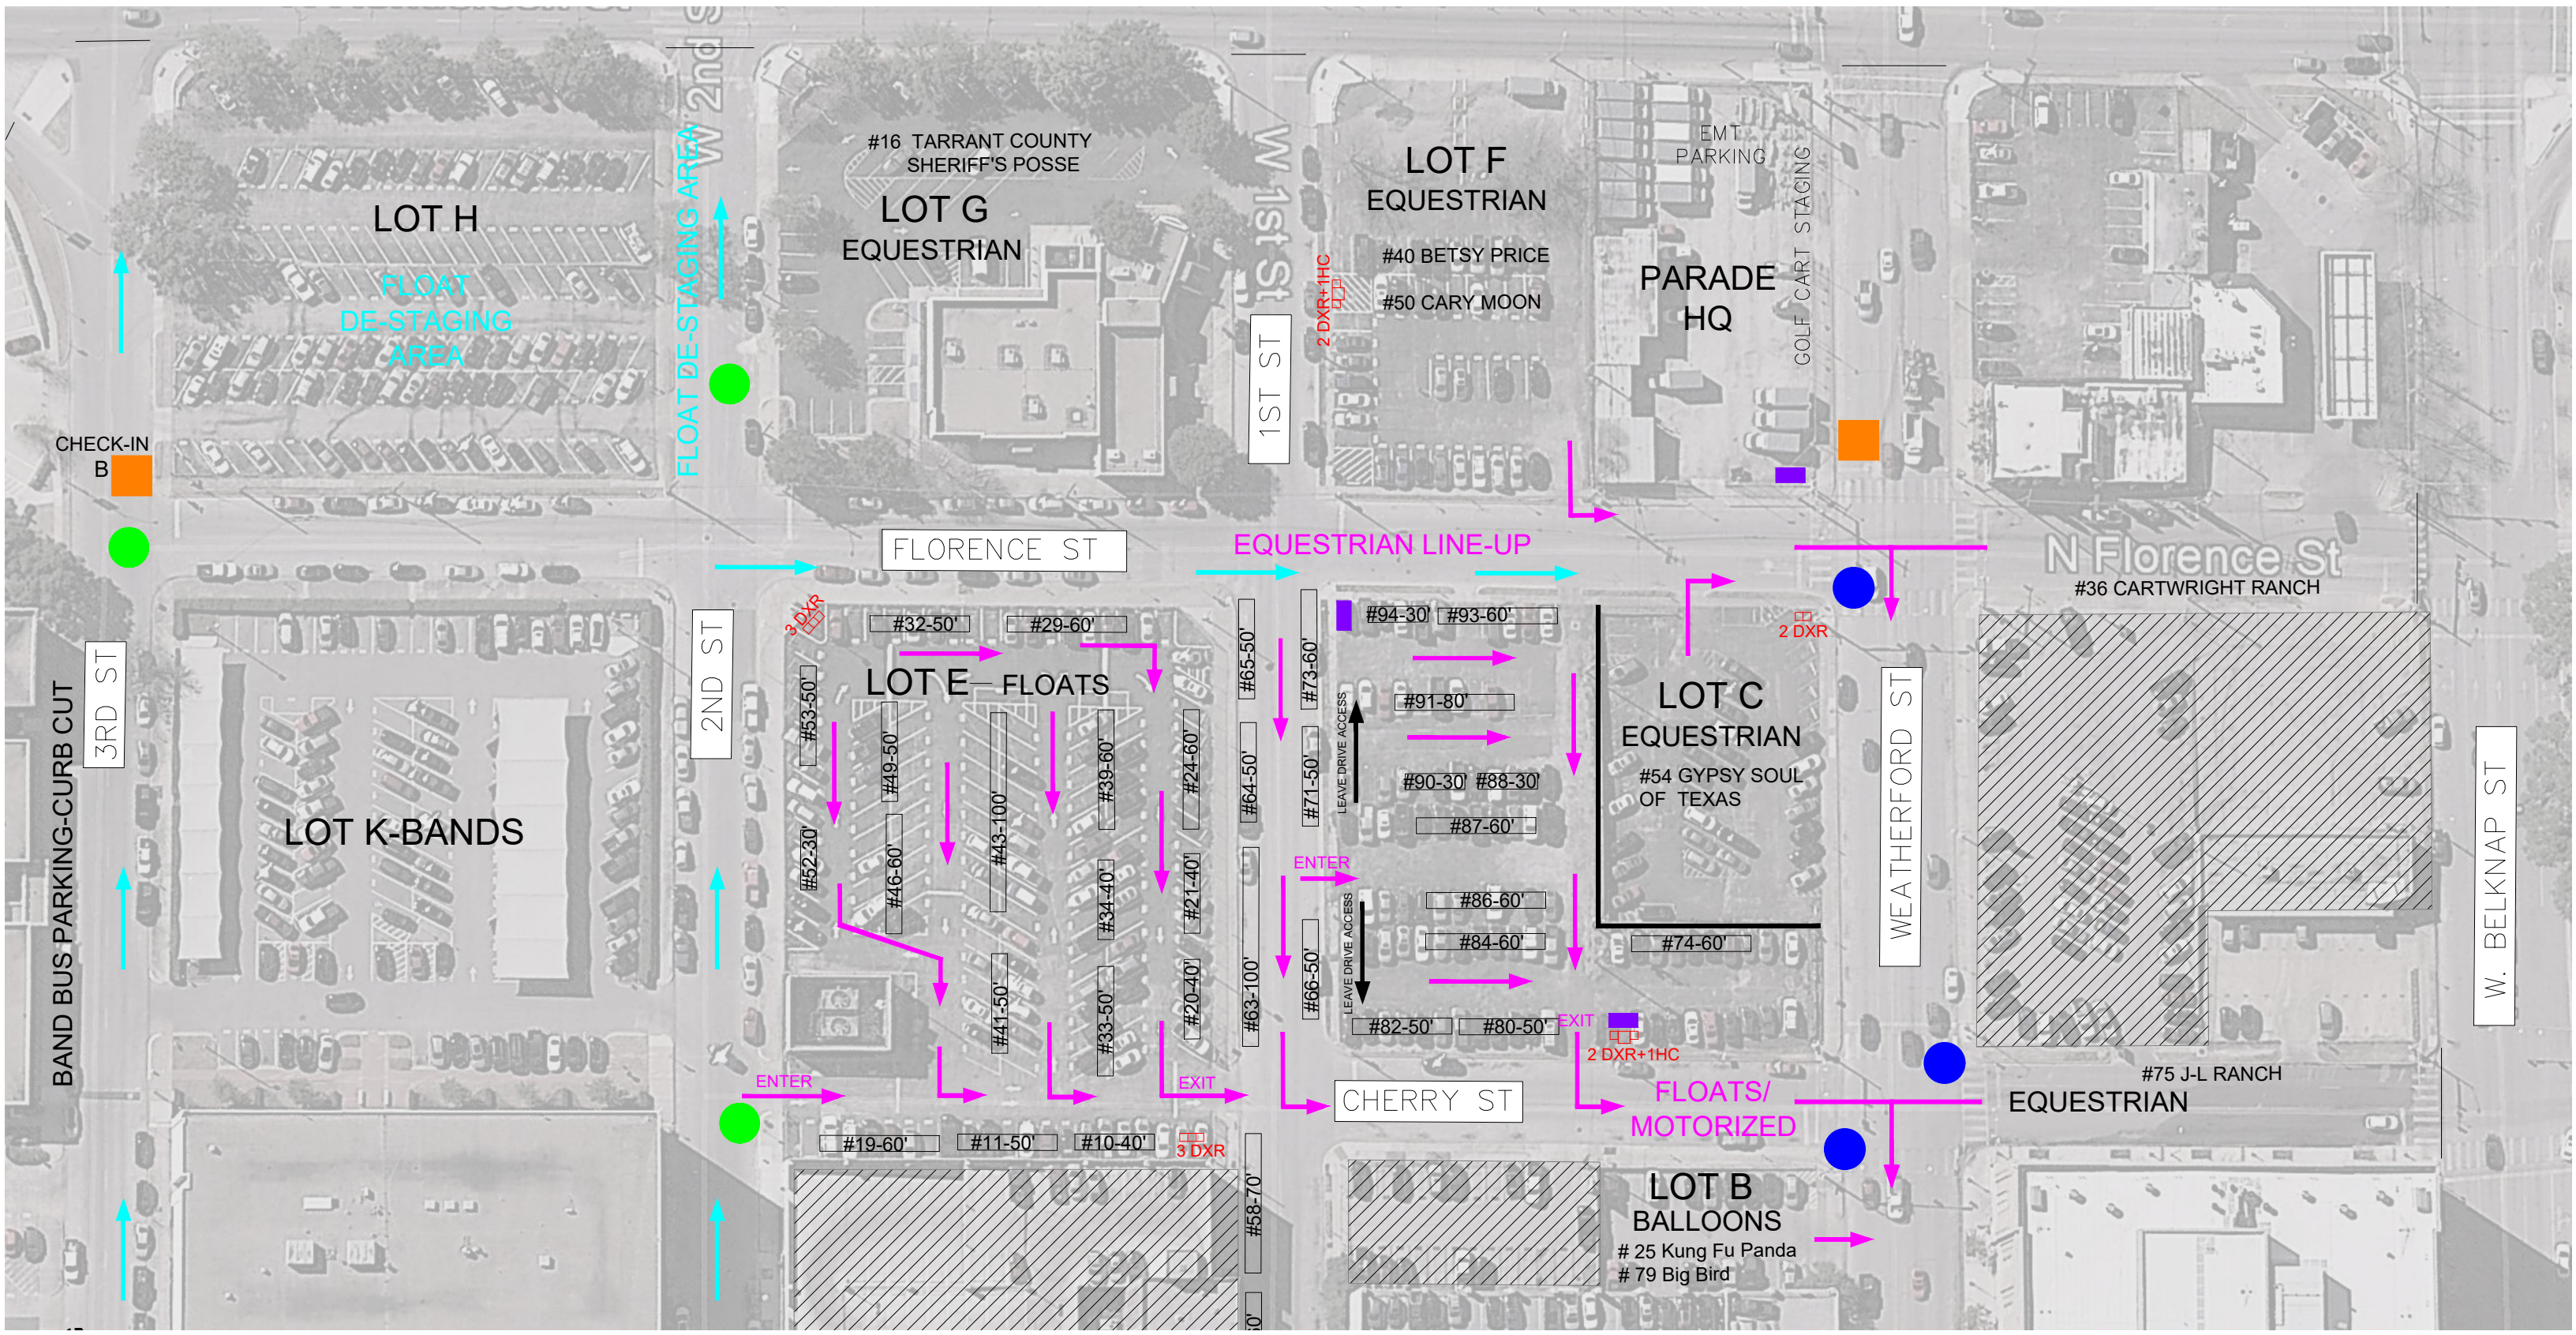

LOT K-BANDS

LOT E-FLOATS

LOT C  
 EQUESTRIAN  
 #54 GYPSY SOUL OF TEXAS

LOT B  
 BALLOONS  
 #25 Kung Fu Panda  
 #79 Big Bird

PARKING GARAGE

BURNETT ST

BAND & WALKER LINE-UP

LAMAR ST

2ND ST

W 1ST ST

W 2ND ST

W 5TH ST

4TH ST

W 6TH ST

W 7TH ST

MACON ST

280

W. BELKNAP ST

W. WEATHERFORD ST

PARKING GARAGE

BURNETT ST

N Burnett St

BAND & WALKER LINE-UP

CHECK-IN

ENTER

EXIT

W Weatherford St

3RD ST

2ND ST

EQUESTRIAN/  
BANDS/WALKERS  
RETURN 3<sup>RD</sup>

MOTORIZED  
RETURN 2<sup>ND</sup>

TAYLOR ST