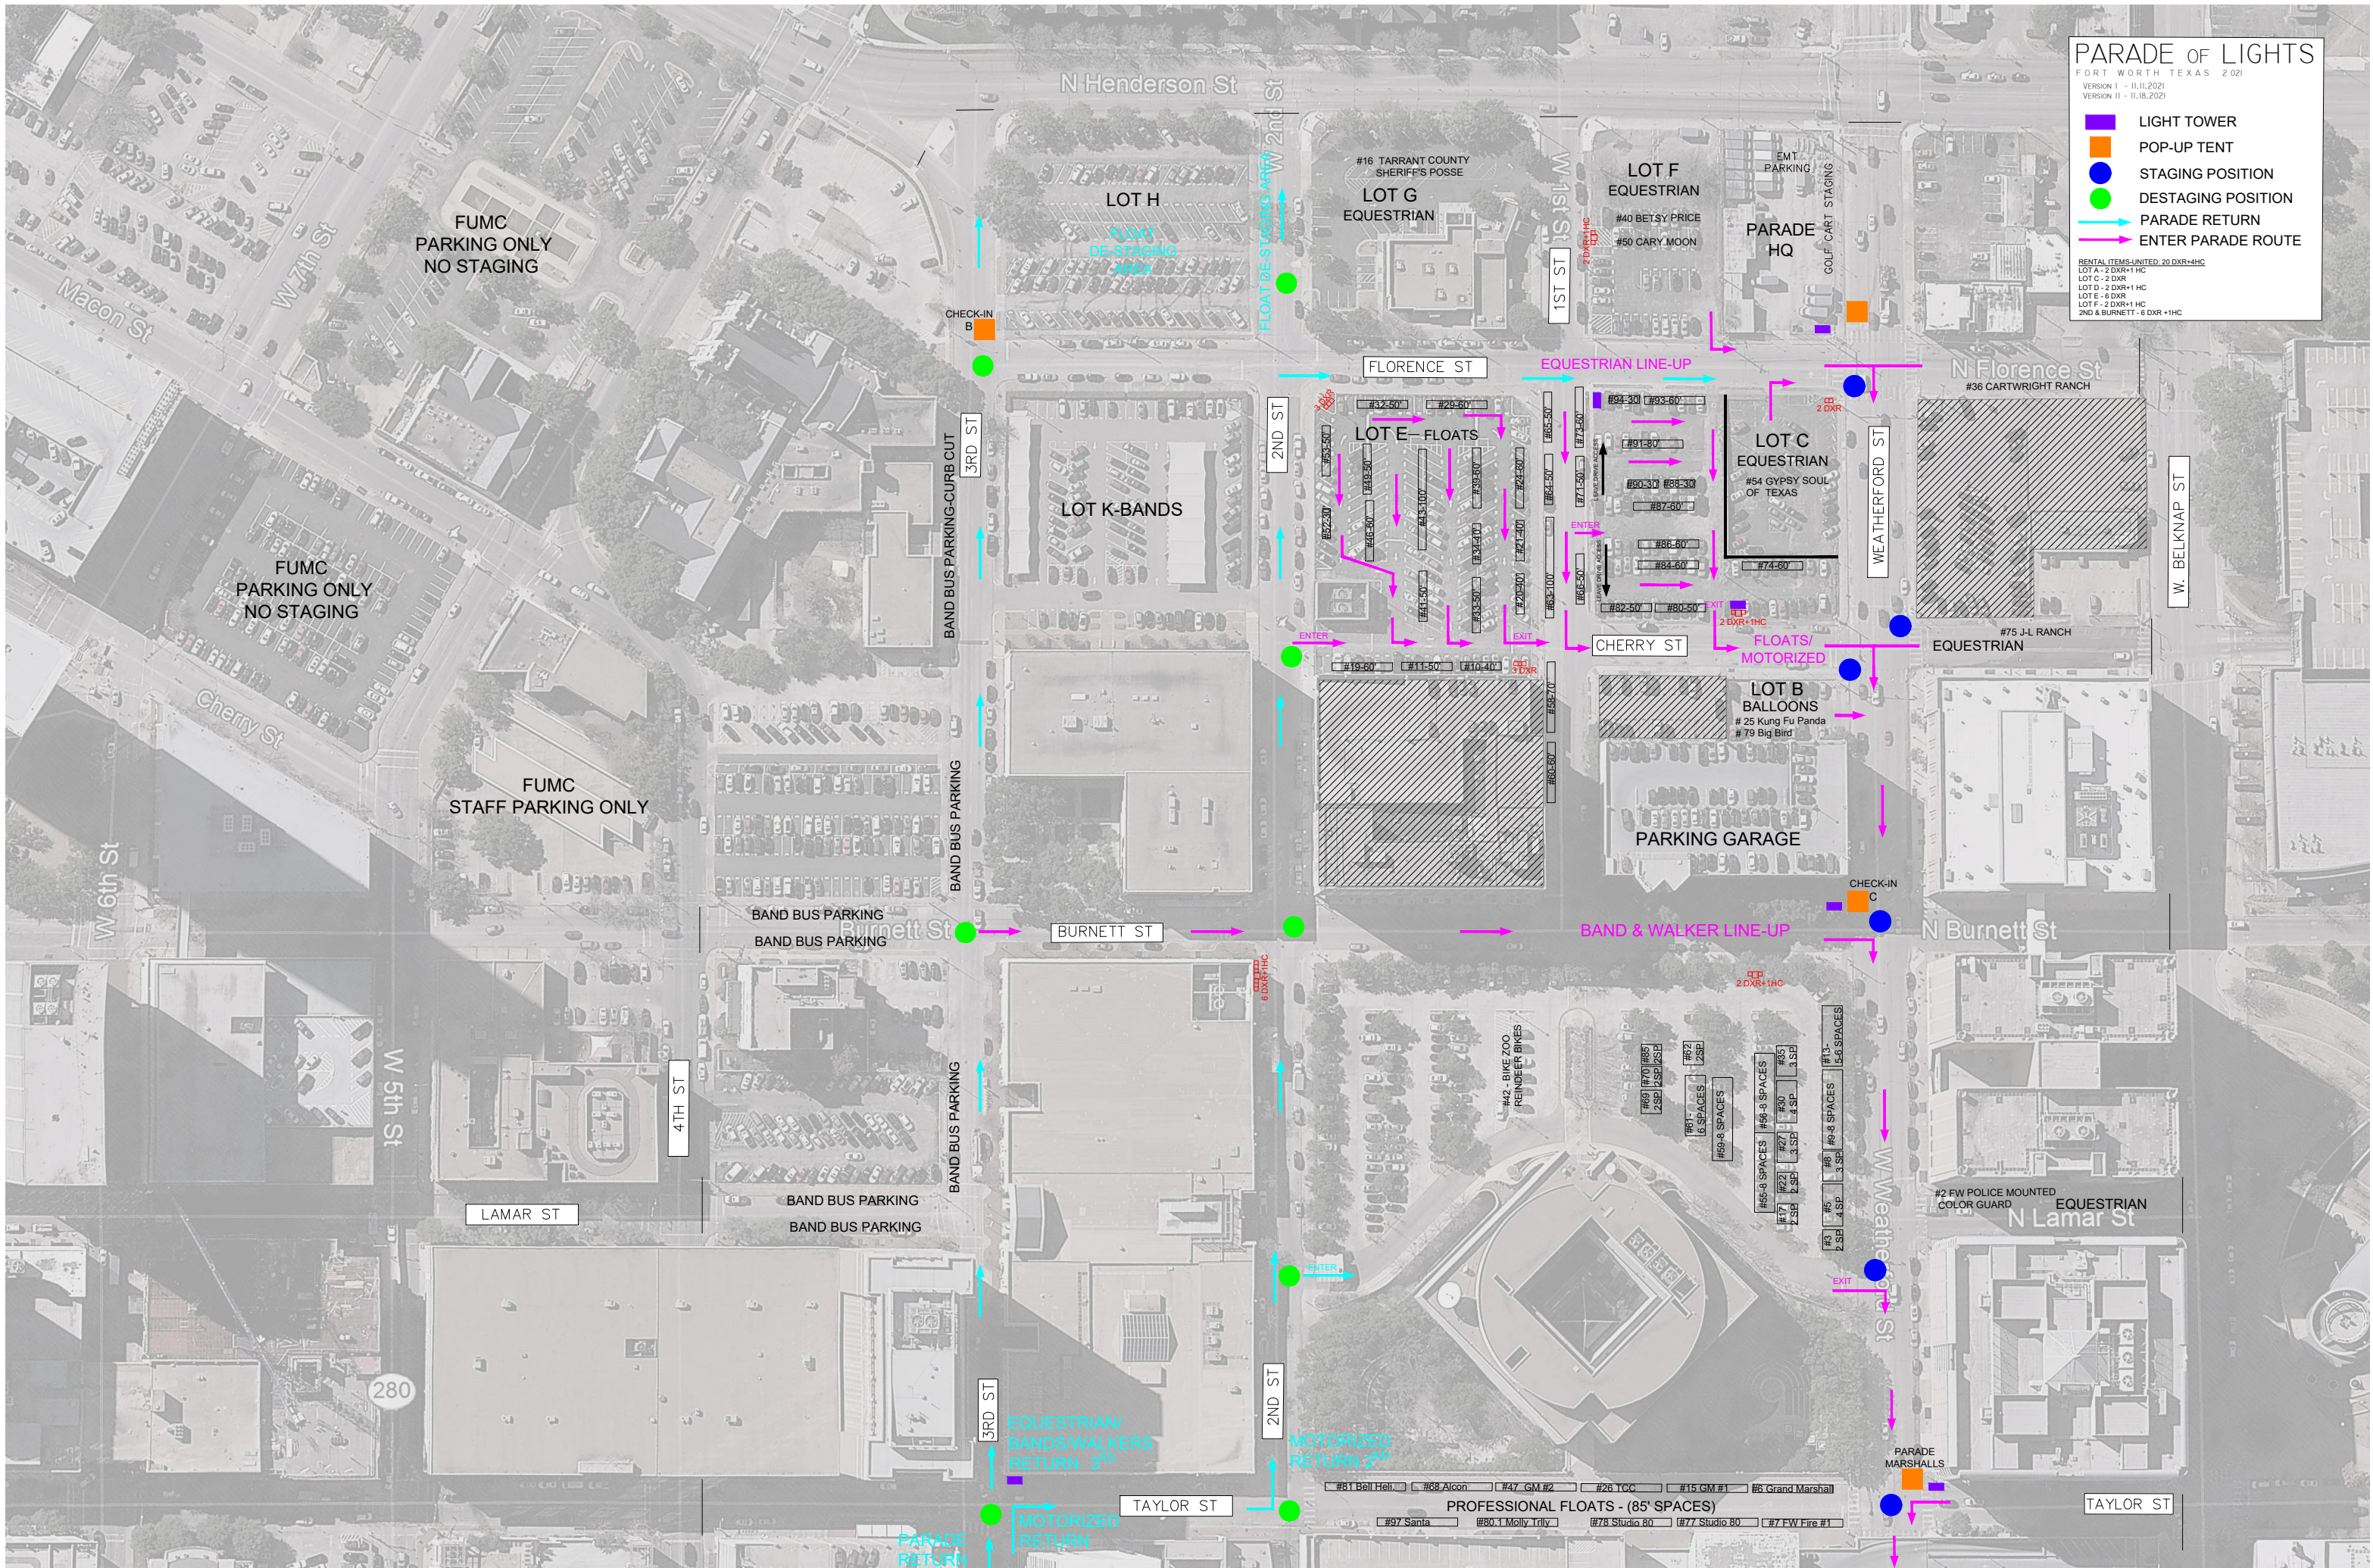

# PARADE OF LIGHTS

FORT WORTH, TEXAS 2021  
 VERSION I - 11.11.2021  
 VERSION II - 11.18.2021

- LIGHT TOWER
- POP-UP TENT
- STAGING POSITION
- DESTAGING POSITION
- PARADE RETURN
- ENTER PARADE ROUTE

RENTAL ITEMS LIMITED: 20 DXR+1HC  
 LOT A - 2 DXR+1 HC  
 LOT C - 2 DXR  
 LOT D - 2 DXR+1 HC  
 LOT E - 6 DXR  
 LOT F - 2 DXR+1 HC  
 2ND & BURNETT - 6 DXR+1 HC

N Henderson St

LOT H  
 FLOAT DE-STAGING AREA

LOT G  
 EQUESTRIAN

LOT F  
 EQUESTRIAN  
 #40 BETSY PRICE  
 #50 CARY MOON

PARADE HQ

FUMC  
 PARKING ONLY  
 NO STAGING

FUMC  
 PARKING ONLY  
 NO STAGING

FUMC  
 STAFF PARKING ONLY

LOT K-BANDS

LOT E-FLOATS

LOT C  
 EQUESTRIAN  
 #54 GYPSY SOUL OF TEXAS

LOT B  
 BALLOONS  
 #25 Kung Fu Panda  
 #79 Big Bird

PARKING GARAGE

BURNETT ST

BAND & WALKER LINE-UP

LAMAR ST

EQUESTRIAN  
 N Lamar St

N Burnett St

N Florence St

#36 CARTWRIGHT RANCH

#75 J-L RANCH

FLORENCE ST

CHERRY ST

3RD ST